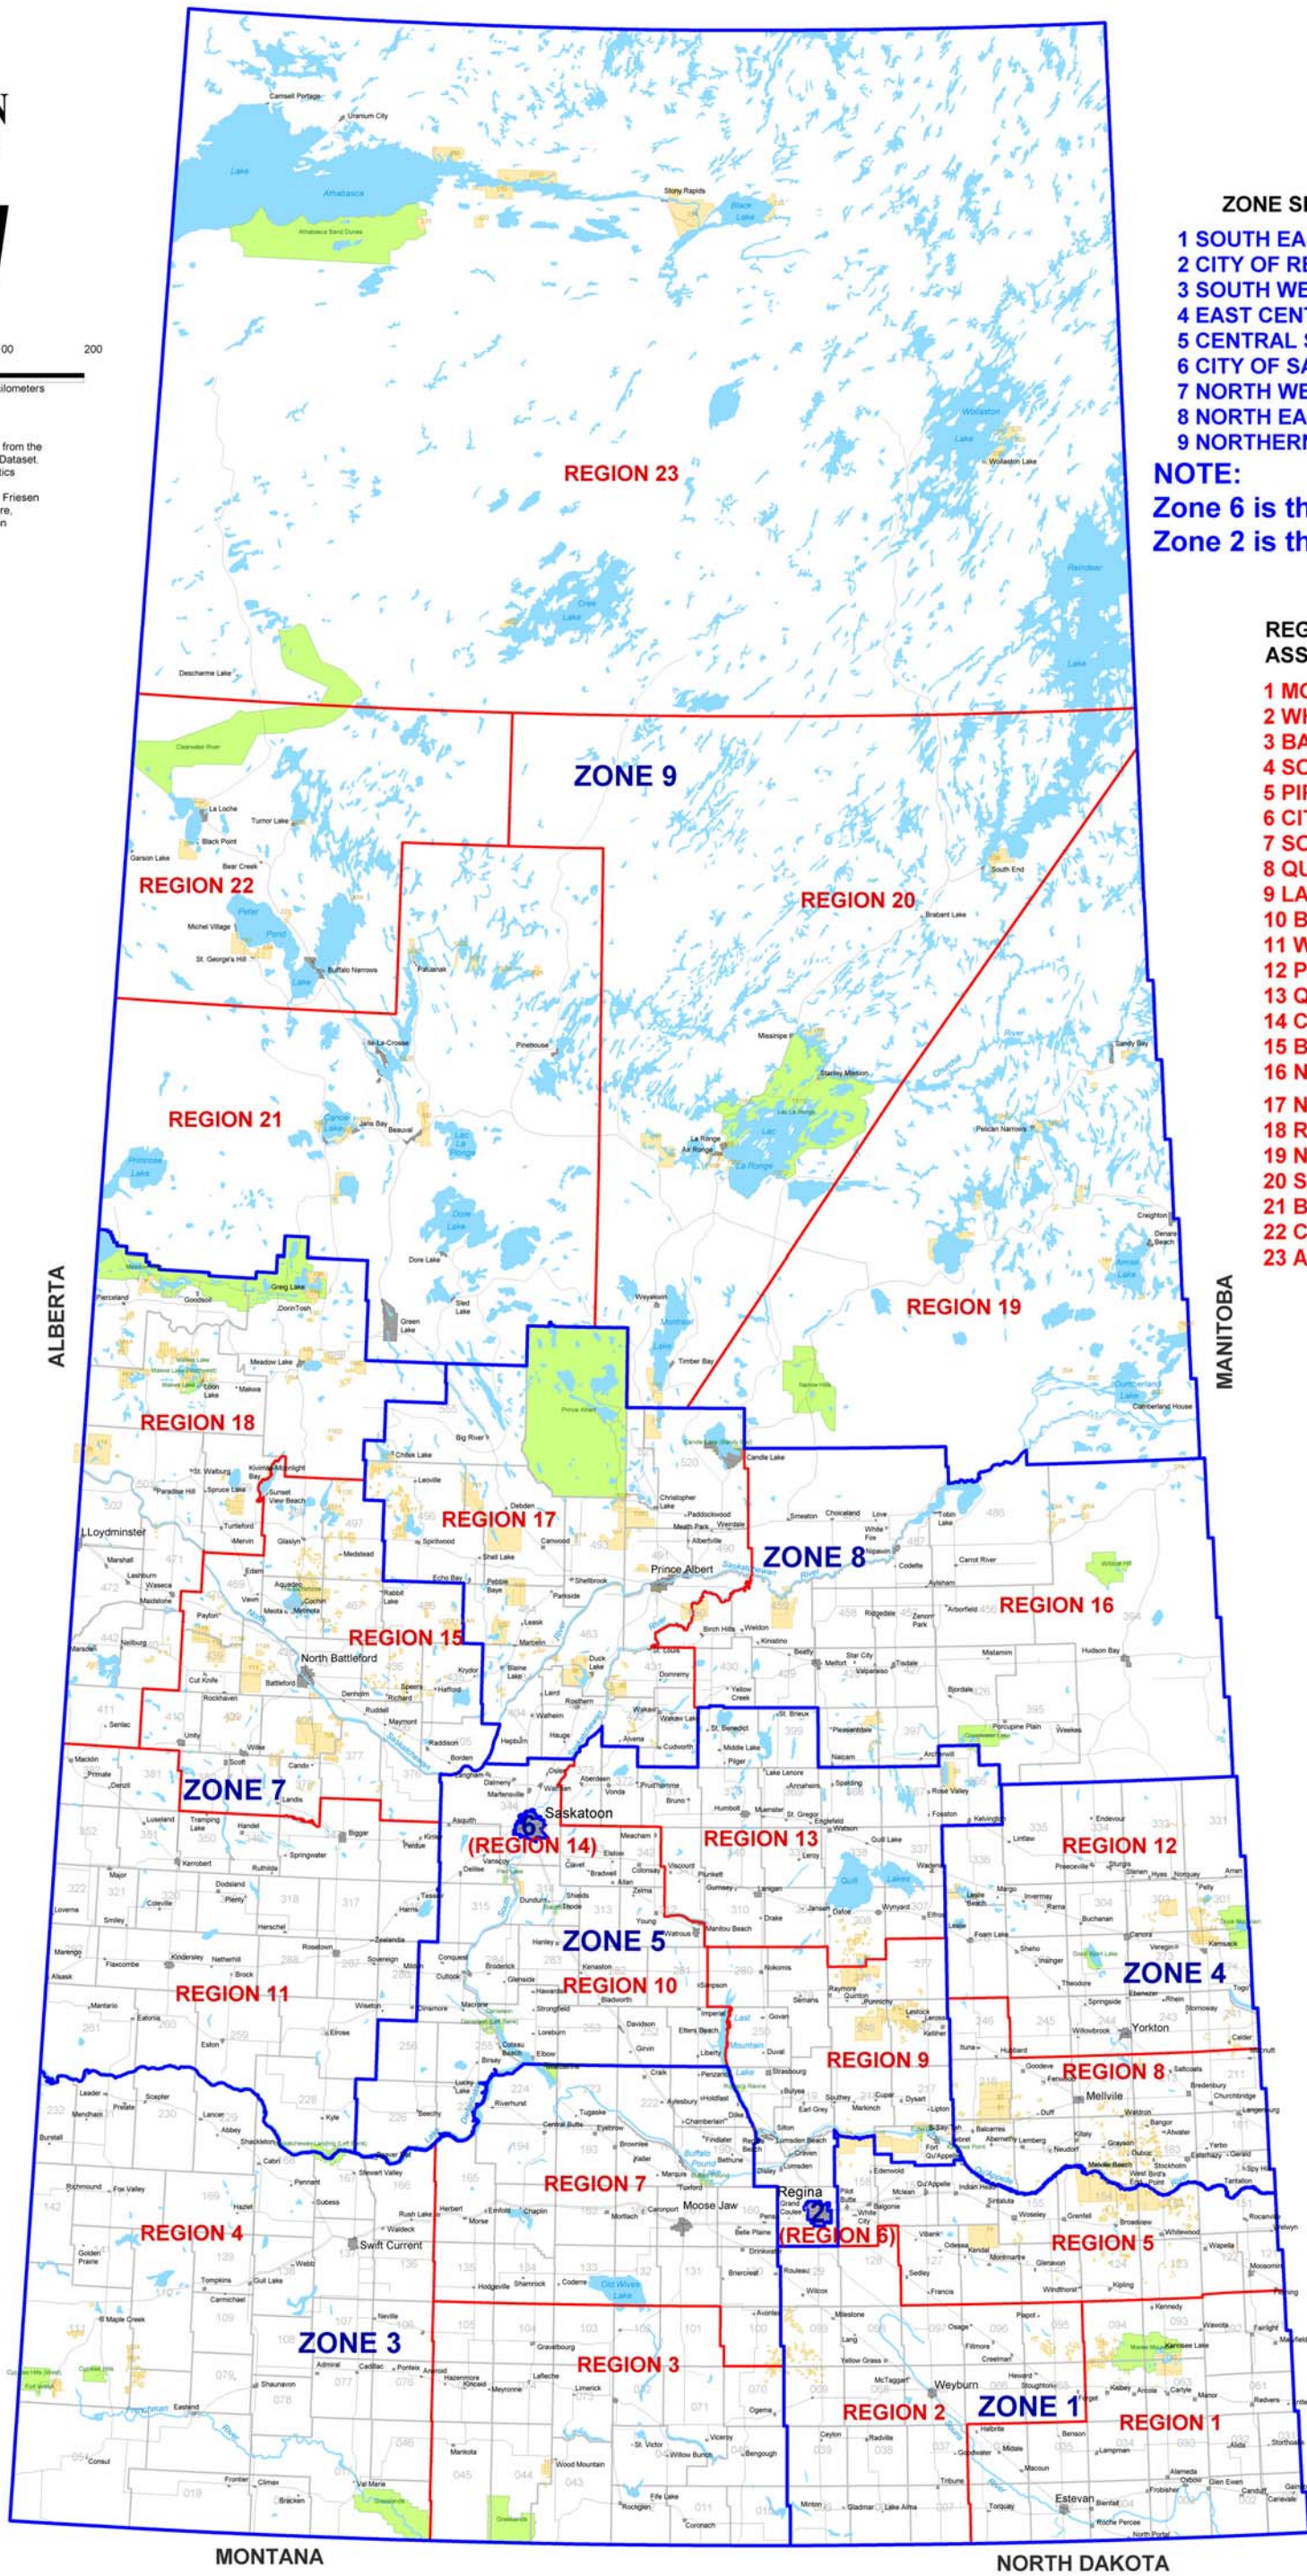

Saskatchewan
Culture, Youth
and Recreation

SASKATCHEWAN

SPORT AND RECREATION ZONES & REGIONS

0 100 200
kilometers

ZONE SPORTS COUNCILS

- 1 SOUTH EAST SASKATCHEWAN
- 2 CITY OF REGINA
- 3 SOUTH WEST SASKATCHEWAN
- 4 EAST CENTRAL SASKATCHEWAN
- 5 CENTRAL SASKATCHEWAN
- 6 CITY OF SASKATOON
- 7 NORTH WEST SASKATCHEWAN
- 8 NORTH EAST SASKATCHEWAN
- 9 NORTHERN SASKATCHEWAN

NOTE:

Zone 6 is the City of Saskatoon
Zone 2 is the City of Regina

REGIONAL RECREATION ASSOCIATIONS

- 1 MOOSE MOUNTAIN
- 2 WHEATLAND SOURIS
- 3 BADLANDS
- 4 SOUTHWEST
- 5 PIPE-SI-CANA
- 6 CITY OF REGINA
- 7 SOUTH CENTRAL
- 8 QU'APPELLE VALLEY
- 9 LAST TOUCH
- 10 BLACKSTRAP
- 11 WILD GOOSE
- 12 PARKLAND
- 13 QUILL PLAINS
- 14 CITY OF SASKATOON
- 15 BATTLEFORDS
- 16 NORTHEAST
- 17 NORTH CENTRAL
- 18 RIVER JUNCTION
- 19 NEYANUN
- 20 SAGESTEW
- 21 BEAVER RIVER
- 22 CLEARWATER
- 23 ATHABASCA